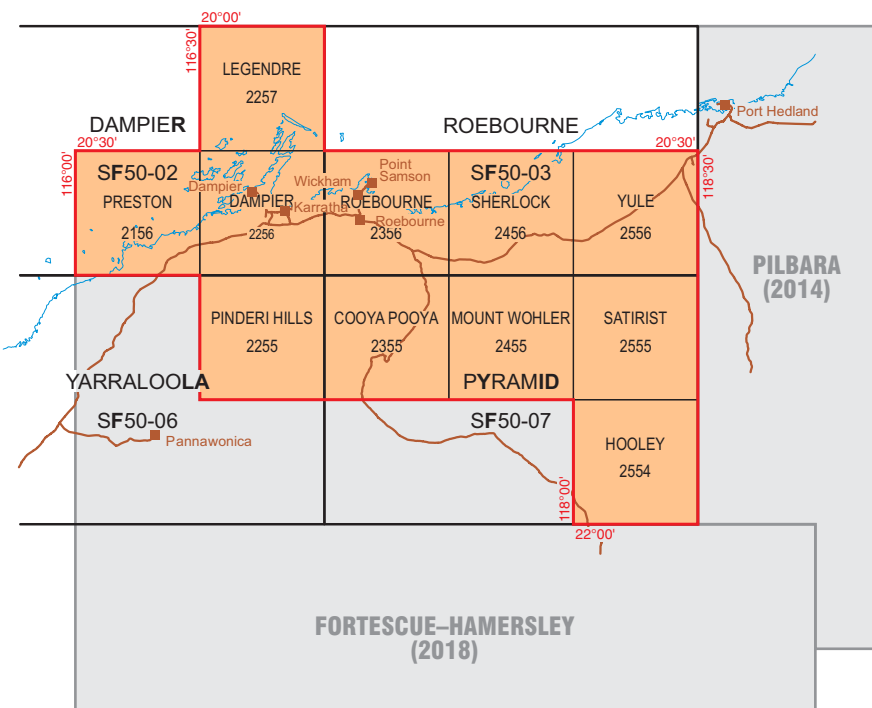

**GEOLOGICAL INFORMATION SERIES  
NORTHWEST PILBARA  
2020**

DAMPIER SF 50-2	ROEBOURNE SF 50-3
YARRALLOOLA SF 50-6	PYRAMID SF 50-7

ISBN 978-1-74168-910-5

Information in this product covers 11 x 1:100 000 Geological Series map sheets:

- COOYA POOYA (2355)
- DAMPIER (2256)
- HOOLEY (2554)
- LEGENDRE (2257)
- MOUNT WOHLER (2455)
- PINDERI HILLS (2255)
- PRESTON (2156)
- ROEBOURNE (2356)
- SATIRIST (2555)
- SHERLOCK (2456)
- YULE (2556)

**Data layers:**

- Project area
- 1:100 000 surface geology
- Other GIS packages

50 km

This package contains interactive spatial data viewable within GeoMap.WA. The data are organized, compiled and internally linked to databases provided within the package. The datasets can also be loaded into ArcMap, MapInfo and QGIS projects, and can be accessed via Access Data.

**Geophysics**

- Index to geophysical surveys (MAGIX)
- Gravity image
- Total magnetic intensity imagery
- Ternary radiometric imagery

**Mineralization and exploration**

- Mineral exploration activities (EXACT and WAMEX)
- Mining tenements (TENGRAPH)
- Mines and mineral deposits (MINEDEX)
- Petroleum and mineral exploration drillholes